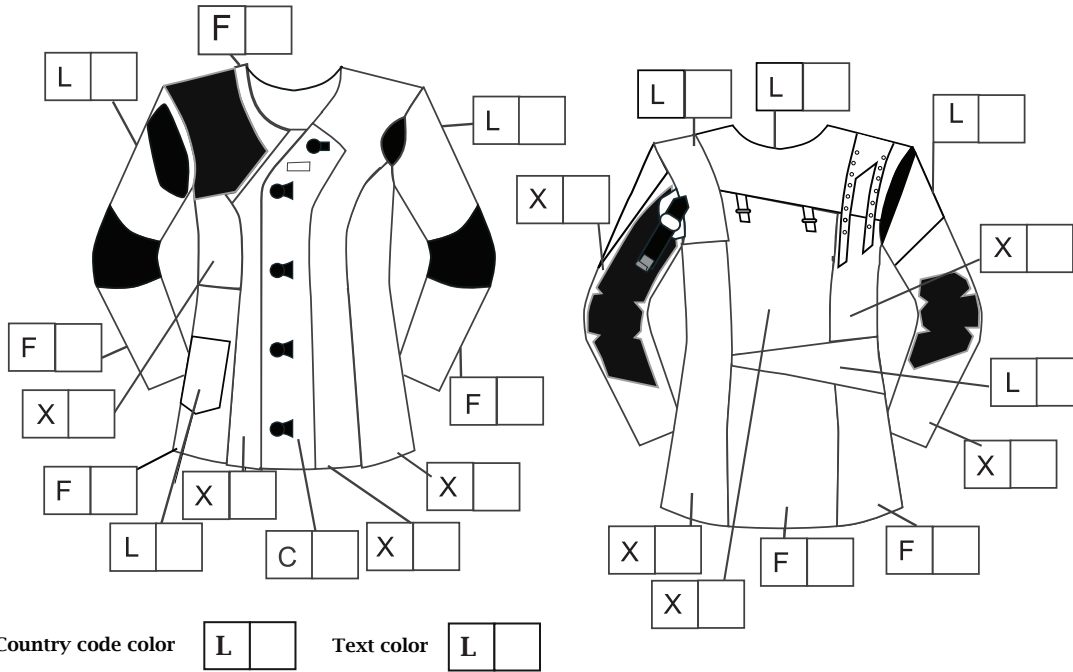

--	--

Customer Name _____

Jacket colours

Lining: Canvas X

Remarks:

Available colors

	Canvas	Fabric	Clarino	Leather	Piping
0. White	X0	F0		L0	P0
1. Black	X1	F1	C1	L1	P1
2. Grey		F2	C2	L2	P2
3. Red		F3	C3	L3	P3
4. Orange				L4	P4
5. Purple				L5	P5
6. Blue		F6		L6	P6
7. Dark Green				L7	P7
8. Apple green		F8		L8	P8
9. Yellow				L9	P9
10. Turquoise				L10	P10
11. Fuxia				L11	P11
12. Dark blue				L12	P12

Pants colours

Lining: Canvas X